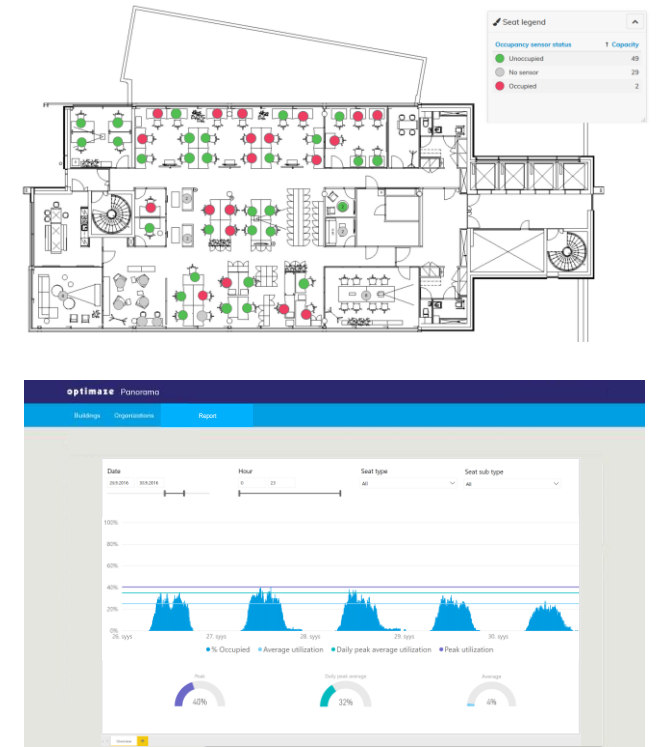

- Sensoritiedon visualisointi käyttäjille
- Reaaliaikaisen tiedon raportointi ja analysointi tilaratkaisun toimivuuden parantamiseksi